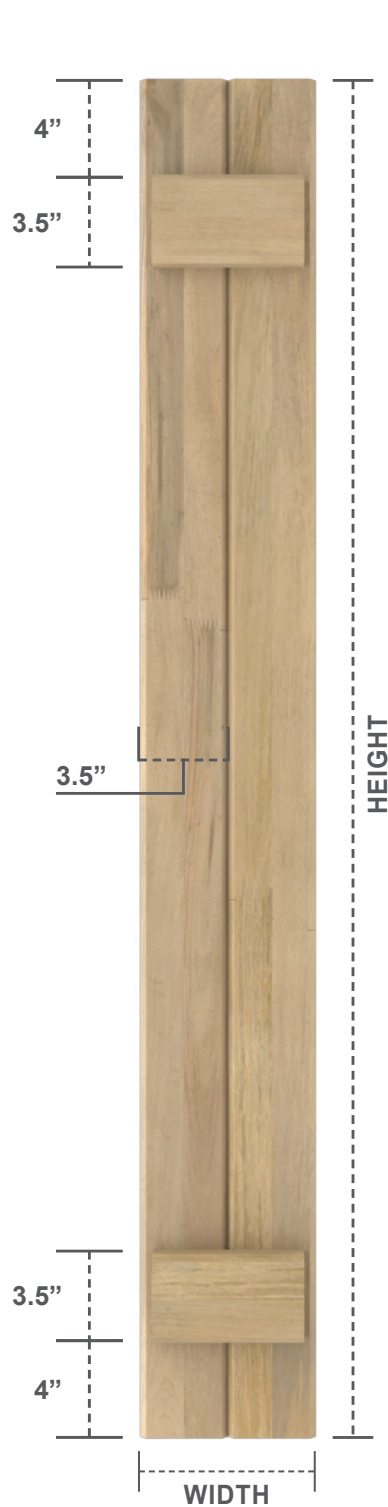

MANGO WOOD SHUTTERS

JOINED BOARD-N-BATTEN SHUTTER

STYLE

2 BOARDS
2 BATTEN

FRONT VIEW

SIDE VIEW

AVAILABLE
WIDTH

7"

AVAILABLE
HEIGHT

36" - 84"